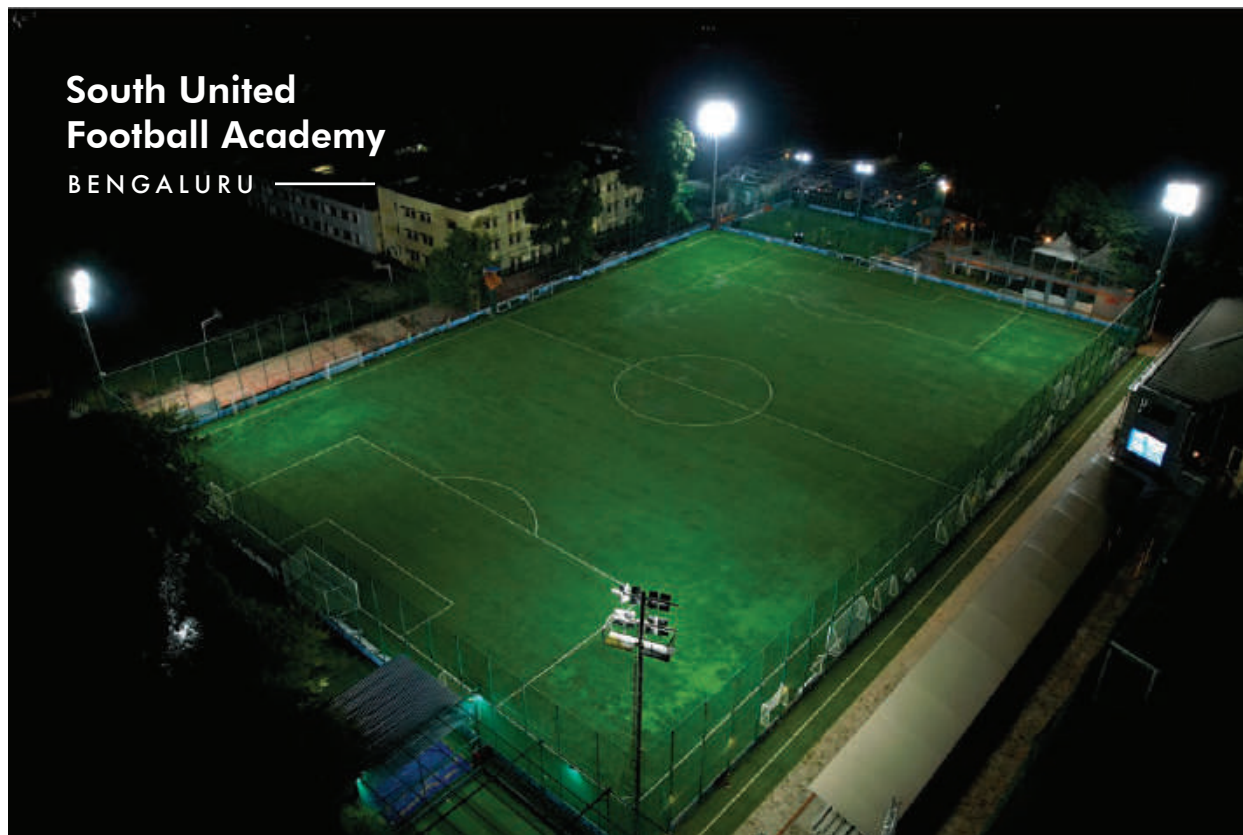

3-a-side Football Pitch

Artificial Turf and Roofing
3,229 sqft

Bleacher Seating

500 Seats

**South United
Football Academy**
BENGALURU

Michezo team has been extremely professional to work with and they have helped us successfully build a world class sports facility. It was a great experience to see the standard of execution. Their work was done as committed, at reasonable price points and within timelines.